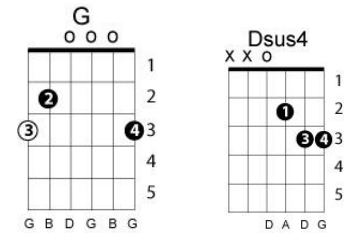

The first cut is the deepest  
Cat Stevens

Key of D

Chord progression: 1 – 5 – 4 - 5

Intro: / D - - - / Dsus4 D - Dsus2 / A - - - / - - - - /  
D A G A

I would have given you all of my heart

D A G A

But there's someone who's torn it apart

D A G A

And he's taken just all that I had

D A G A

But if you want I'll try to love again

D G A

Baby, I'll try to love again but I know

Chorus:

D A G A

The first cut is the deepest

D A G A

Baby I know the first cut is the deepest

D A G A

But when it comes to being lucky he's cursed

D G A (play 4 measures 1<sup>st</sup> time)

When it comes to loving me he's worst

D G A

Baby, I'll try to love again but I know

D A G A

The first cut is the deepest, Baby I know

D A G A D (hold)

The first cut is the deepest, try to love again