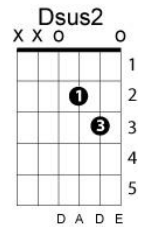

The first cut is the deepest  
Cat Stevens

Key of D

Chord progression: 1 – 5 – 4 - 5

Intro: / D - - - / Dsus4 D - Dsus2 / A - - - / - - - - /  
D A G A

I would have given you all of my heart

D A G A

But there's someone who's torn it apart

The first cut is the deepest

D A G A

Baby I know the first cut is the deepest

D A G A

But when it comes to being lucky he's cursed

D G A (play 4 measures 1<sup>st</sup> time)

When it comes to loving me he's worst

D A G A

I still want you by my side

D A G A

Just to help me dry the tears that I've cried

D A G A

But I'm sure gonna to give you a try

D A G A

And if you want I'll try to love again,

D G A

Baby, I'll try to love again but I know

D A G A

The first cut is the deepest, Baby I know

D A G A D (hold)

The first cut is the deepest, try to love again