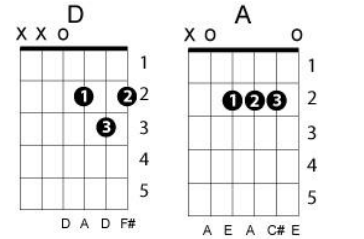

The first cut is the deepest  
Cat Stevens

Key of D

Chord progression: 1 – 5 – 4 - 5

Intro: / D - - - / Dsus4 D - Dsus2 / A - - - / - - - - /  
D A G A

I would have given you all of my heart

D A G A

But there's someone who's torn it apart

D A G A

And he's taken just all that I had

D A G A

But if you want I'll try to love again

D G A

Baby, I'll try to love again but I know

Chorus:

D A G A

The first cut is the deepest

D A G A

Baby I know the first cut is the deepest

D A G A

But when it comes to being lucky he's cursed

D G A (play 4 measures 1<sup>st</sup> time)

When it comes to loving me he's worst

D G A

Baby, I'll try to love again but I know

D A G A

The first cut is the deepest, Baby I know

D A G A D (hold)

The first cut is the deepest, try to love again